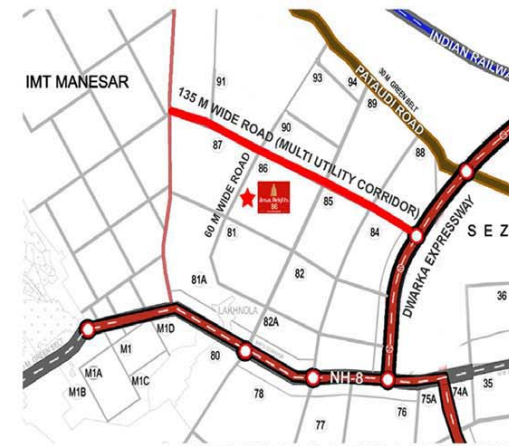

# Ansal Heights 86 Gurgaon Floor Plan 3 BHK+SQ 1895

3BHK + 3T + SQ  
UNIT PLAN

1895 SQ.FT.

MODULE

Call Gurgaon Property Bazaar

KEY SITE PLAN

CLUSTER {B,C,D}

KEY LOCATION PLAN

**ANSAL HEIGHTS** SEC 86, GURGAON